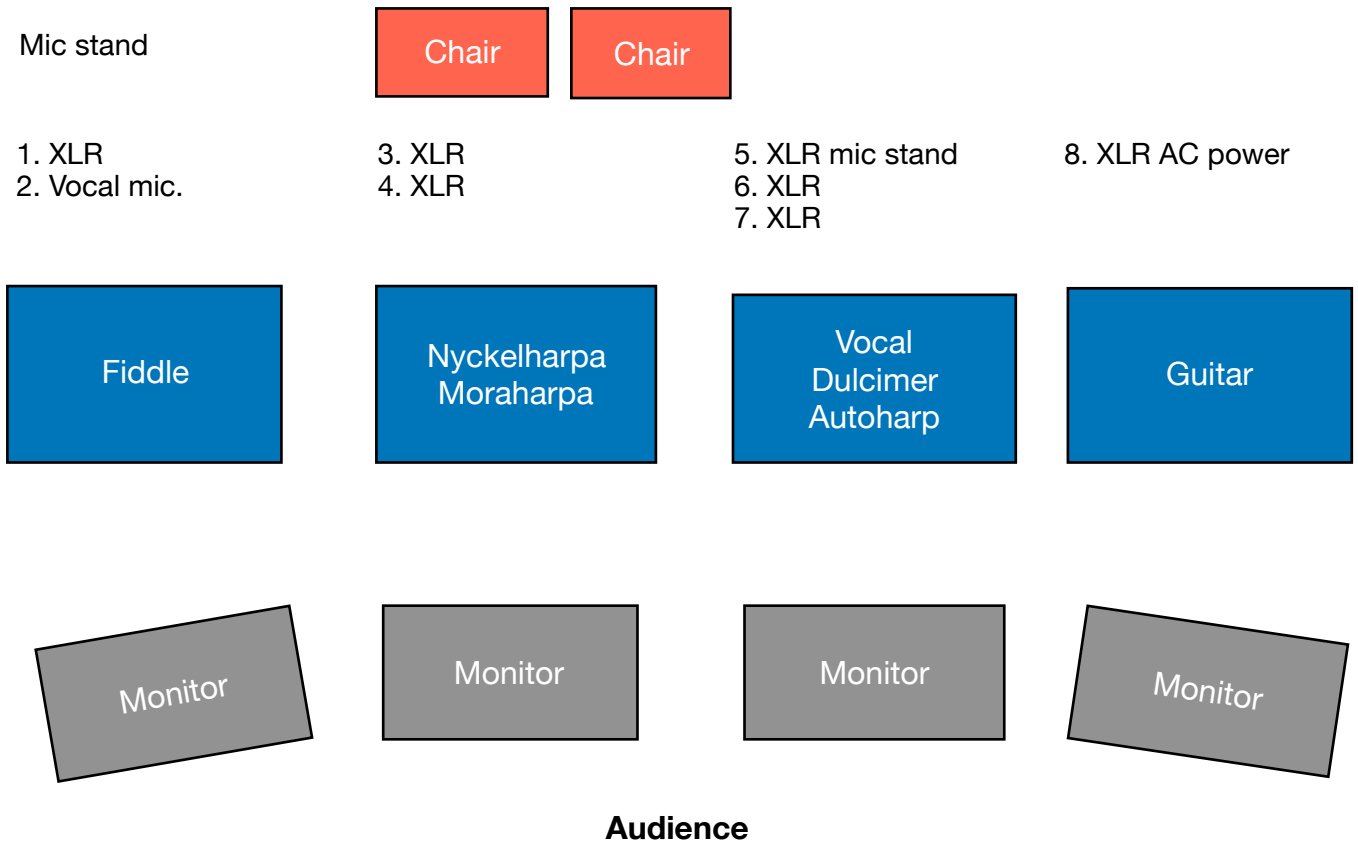

AER with Ulrika Bodén

Stage plot / Technical rider

CH	Instrument	Spec
1.	Fiddle	own mic DPA 4099, needs XLR cable with phantom power
2.	Vocal	vocal mic for presentation and mic stand
3.	Moraharpa	own mic DPA 4099, needs XLR cable with phantom power
4.	Nyckelharpa	own mic DPA 4099, needs XLR cable with phantom power
5.	Vocal	own mic Shure KSM9, needs XLR cable with phantom power and mic stand
6.	Dulcimer	own mic DPA 4099, needs XLR cable with phantom power
7.	Autoharp	own mic DPA 4060, needs XLR cable with phantom power
8.	Guitar	own DI box, needs XLR cable and AC power

We need a mic stand for the fiddle, own fiddle holder.

Two chairs as stands for the nyckelharpas, with a flat top on the backrest.

Preferable four separate monitor systems but it might work with fewer, please check with us if so.