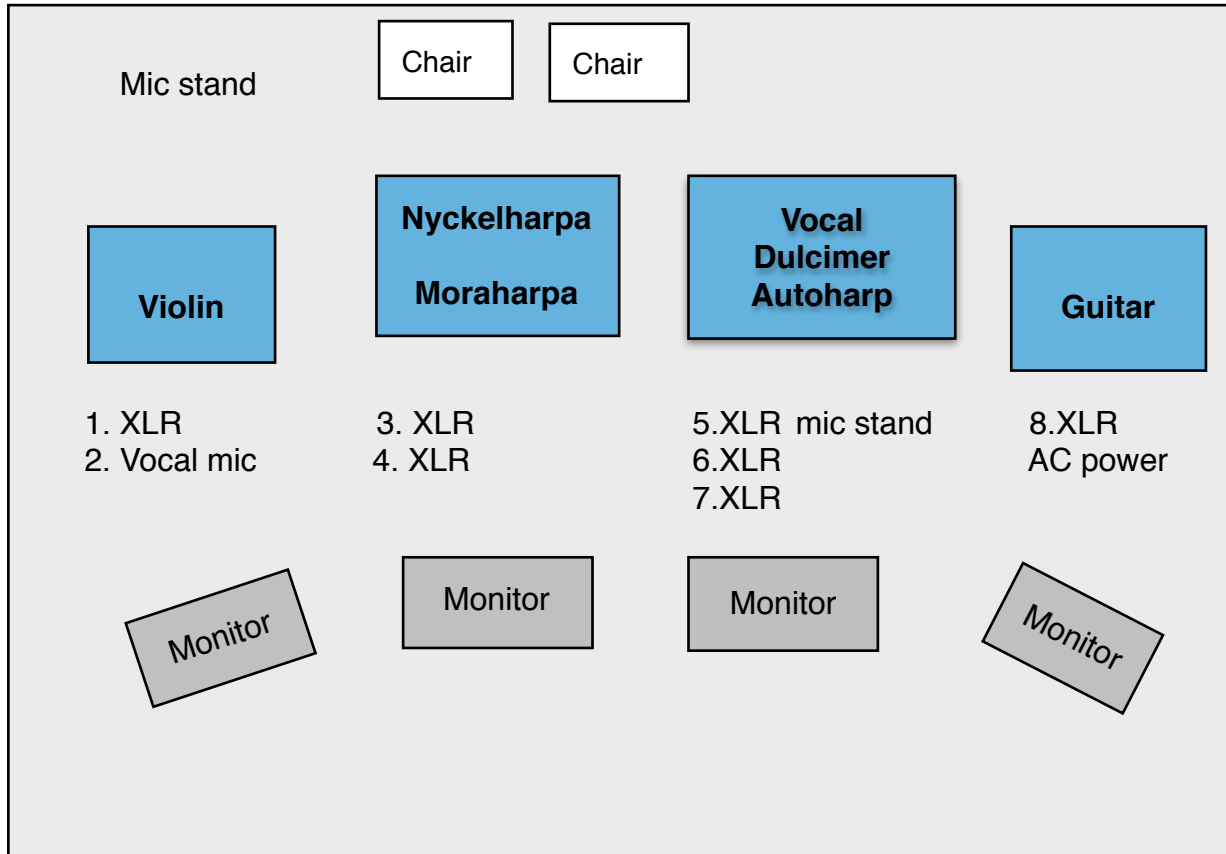

## Stage plot / Technical rider

### AUDIENCE

CH	Instrument	Spec	
1	Violin	own DPA 4099	needs XLR cable with phantom power
2	Vocal	vocal mic for presentation and mic stand	
3	Moraharpa	own DPA 4099	needs XLR cable with phantom power
4	Nyckelharpa	own DPA 4099	needs XLR cable with phantom power
5	Vocal	own Shure KSM9	needs XLR cable with phantom power and mic stand
6	Dulcimer	own DPA 4099	needs XLR cable with phantom power
7	Autoharp	own DPA 4060	needs XLR cable with phantom power
8	Guitar	own DI box	needs XLR cable and AC power