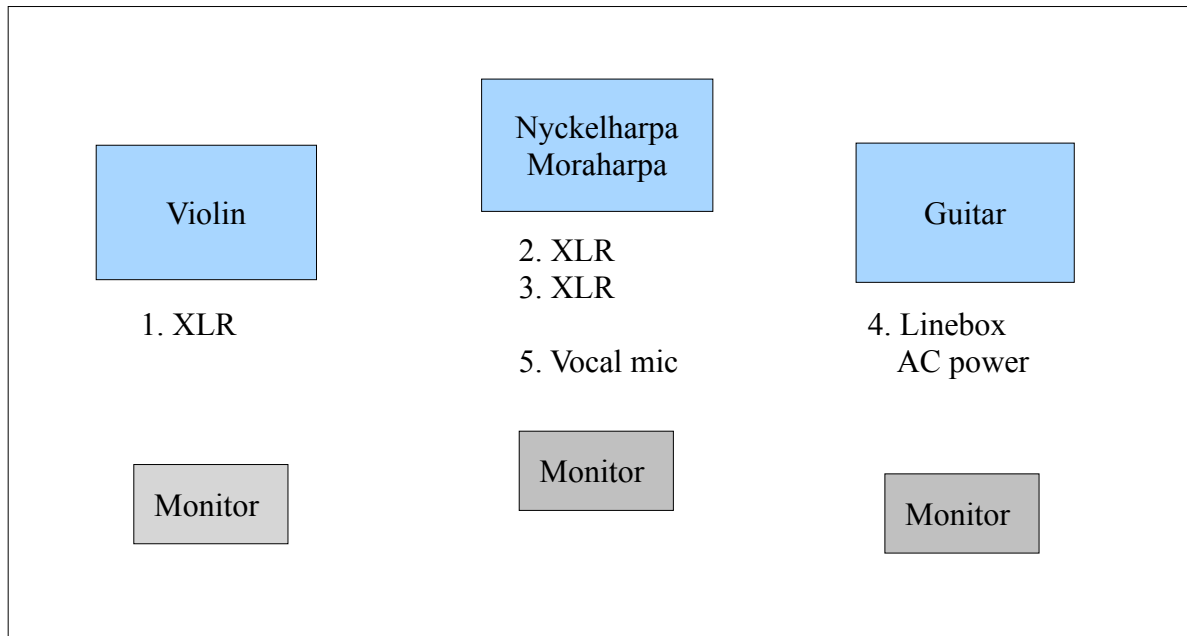

## Stage plot / Technical rider

## AUDIENCE

CH	Instrument	Spec
1	Violin	own DPA 4099 (needs XLR cable with phantom power)
2	Nyckelharpa	own DPA 4099 (needs XLR cable with phantom power)
3	Moraharpa	own DPA 4099 (needs XLR cable with phantom power)
4	Guitar	Linebox and AC power for effect pedals
5	Vocal	vocal mic for presentation, mic stand