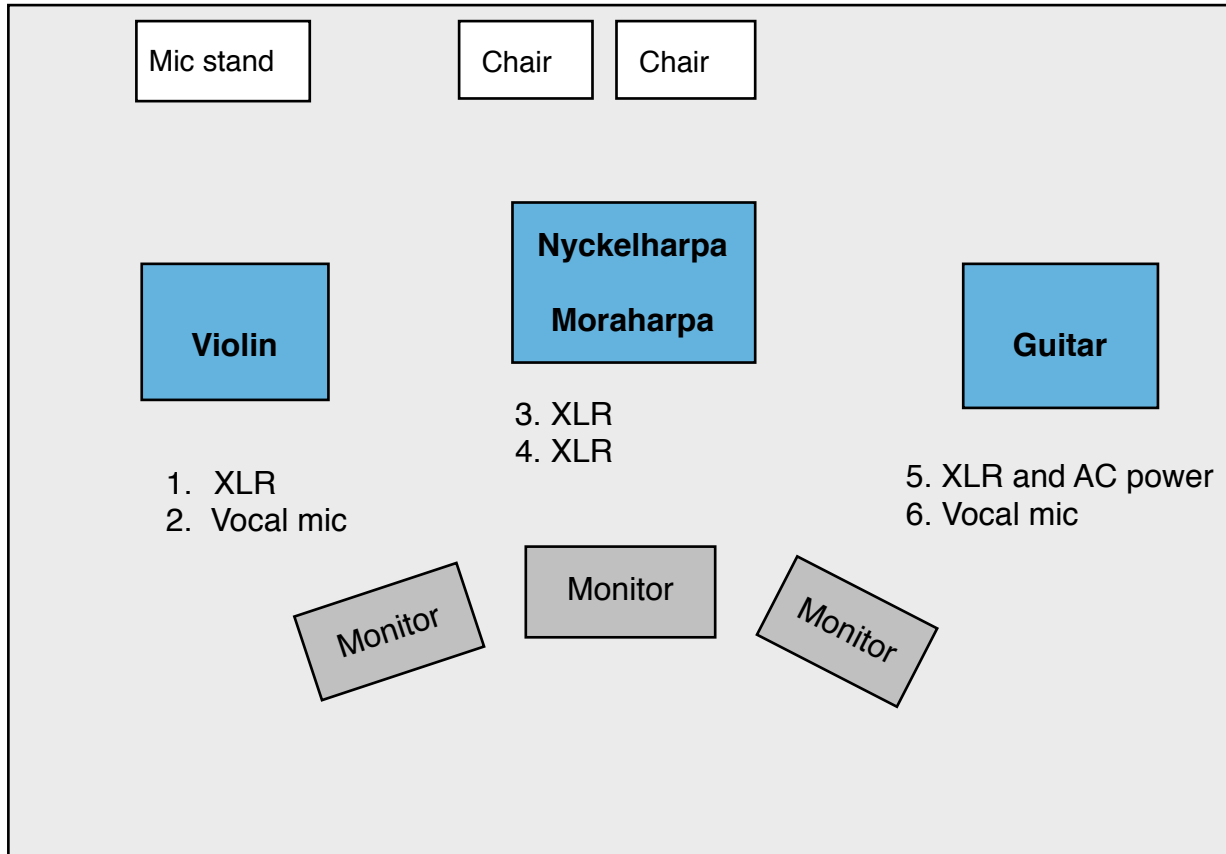

Ahlberg, Ek & Roswall

Stage plot / Technical rider

AUDIENCE

CH	Instrument	Spec	
1	Violin	own DPA 4099	needs XLR cable with phantom power
2	Vocal	vocal mic for presentation+mic stand	
3	Moraharpa	own DPA 4099	needs XLR cable with phantom power
4	Nyckelharpa	own DPA 4099	needs XLR cable with phantom power
5	Guitar	own DI box	needs XLR cable and AC power
6	Vocal	vocal mic for presentation+mic stand	

Two chairs as stands for the nyckelharpas, with a flat top on the backrest.
 We need a mic stand for the fiddle, own fiddle holder